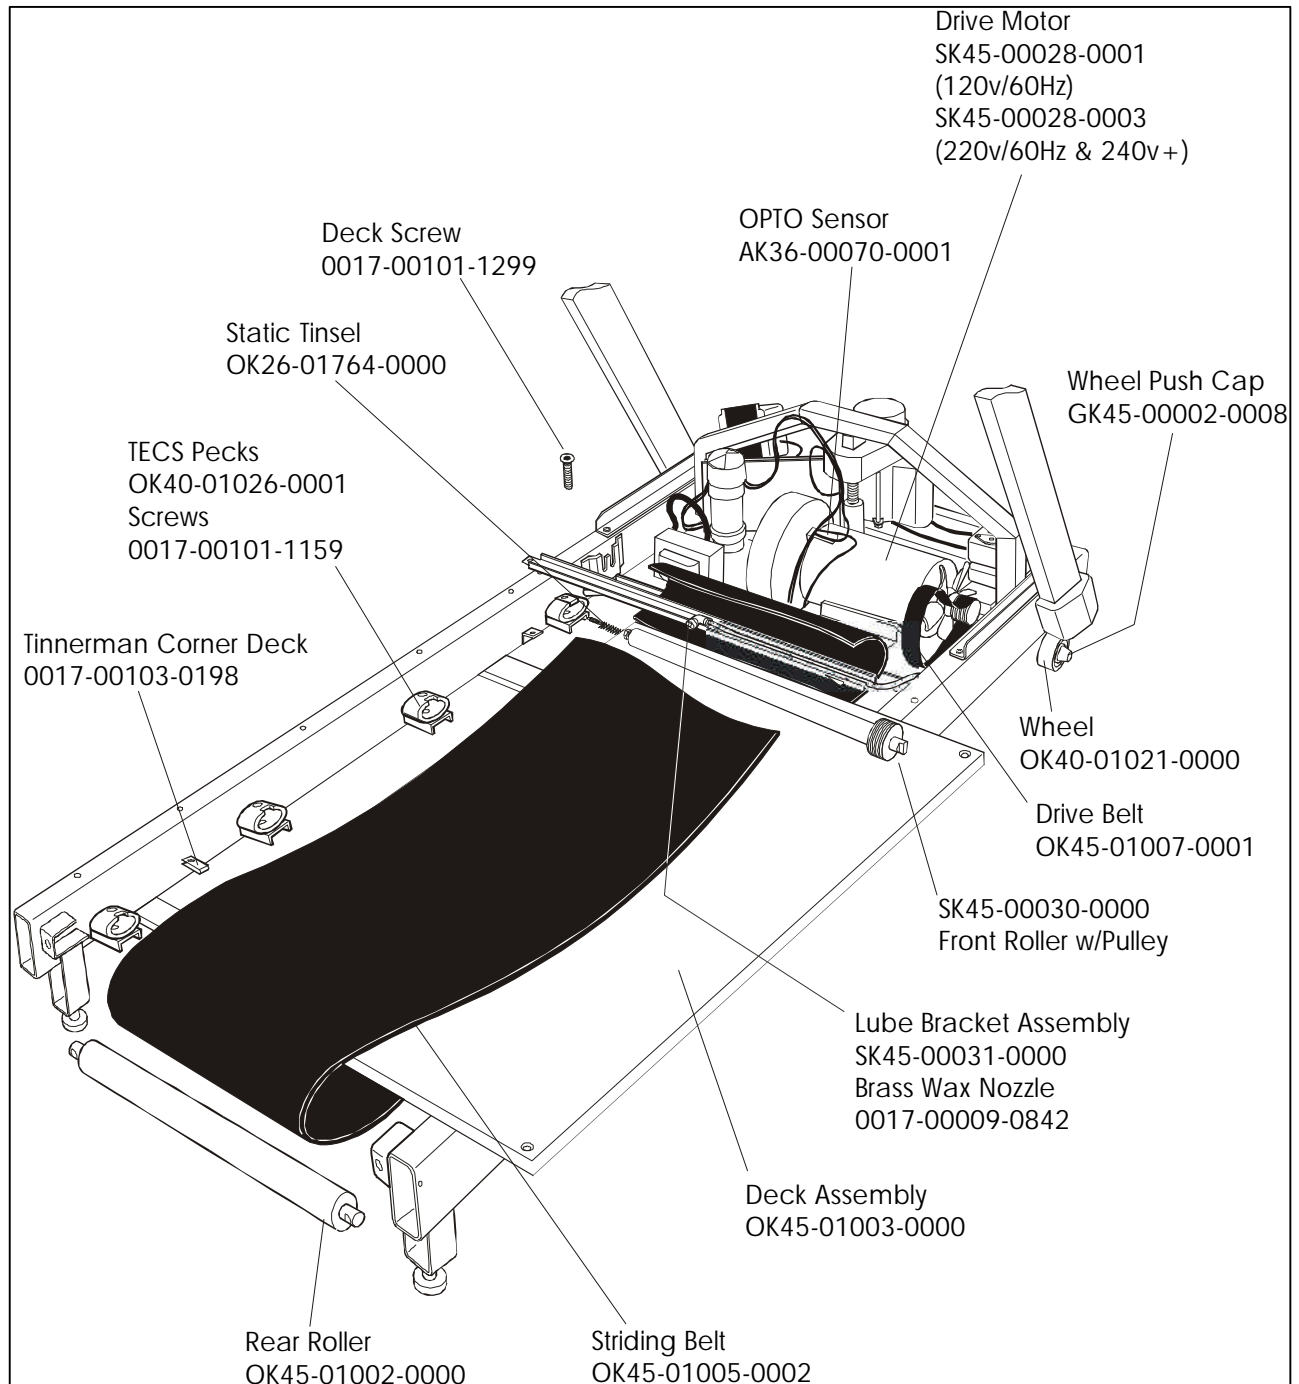

**TR-8500
TREADMILL**

GK45-00005-XXXX
SN # 353477 - 354704

**TR-8500
TREADMILL**

GK45-00005-XXXX
SN # 353477 - 354704

**TR-8500
TREADMILL**

GK45-00005-XXXX
SN # 353477 - 354704