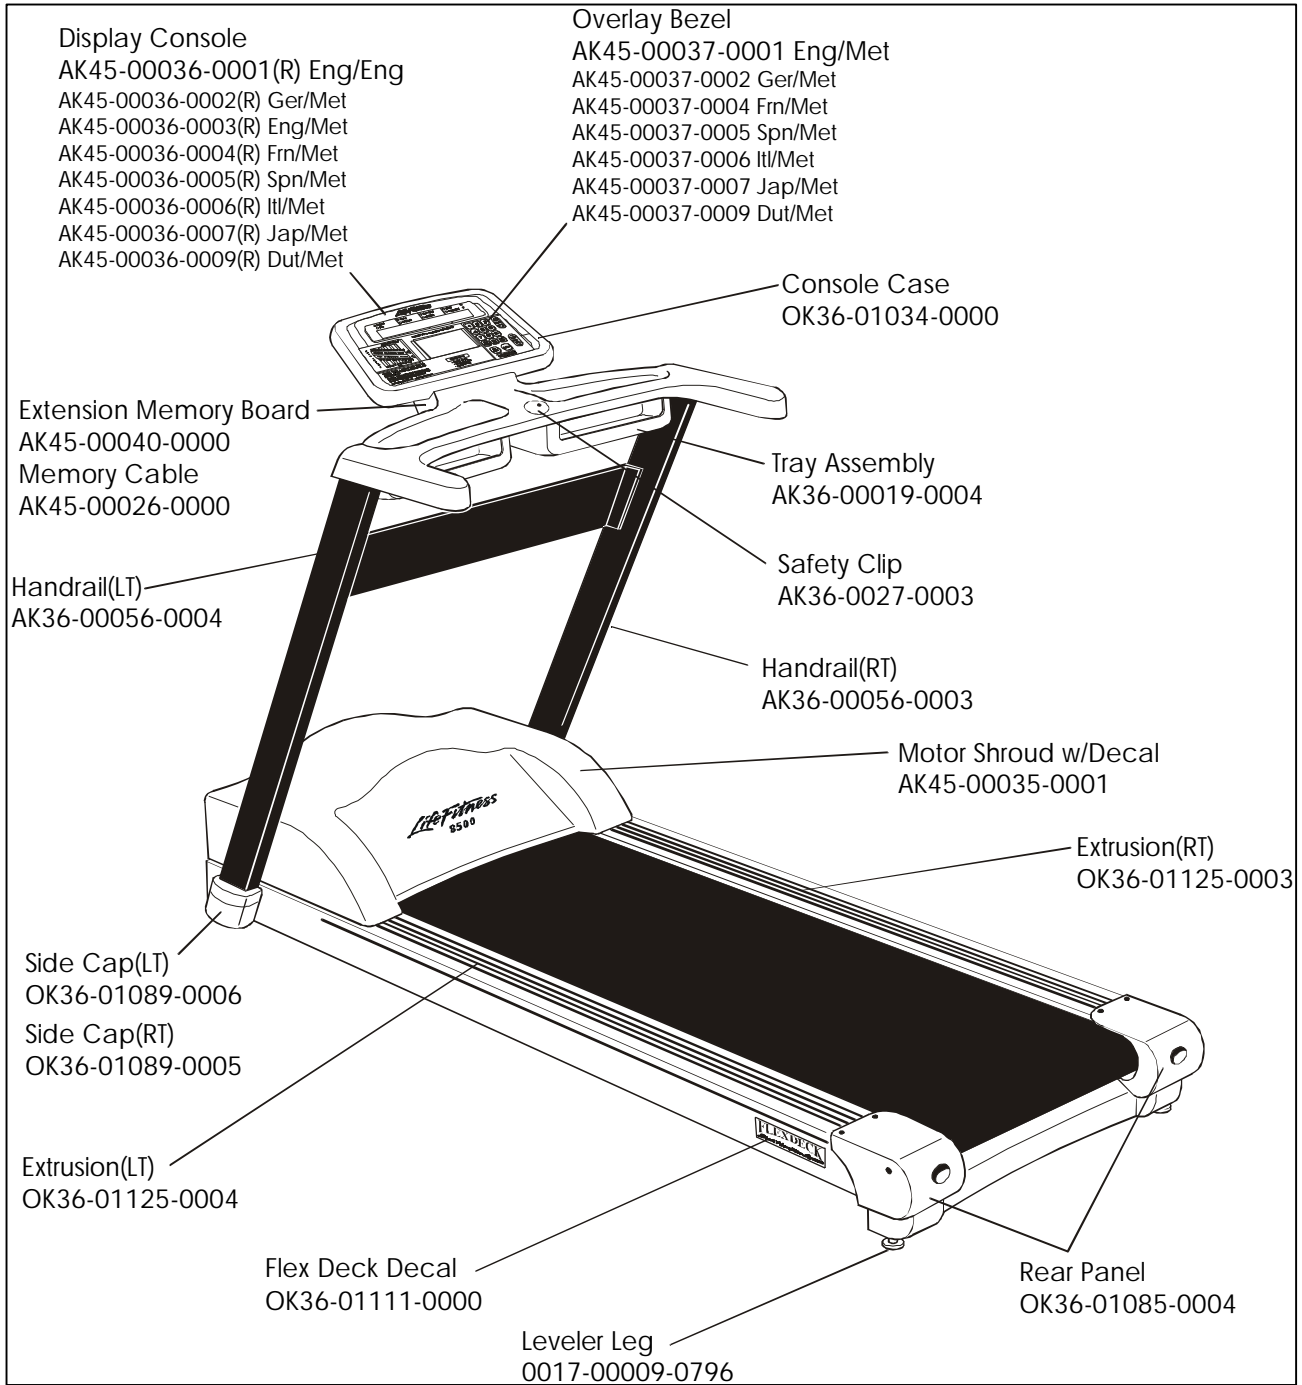

**TR-8500
TREADMILL**

GK45-00005-XXXX
SN # 353477 - 354704

**TR-8500
TREADMILL**

GK45-00005-XXXX
SN # 353477 - 354704

**TR-8500
TREADMILL**

GK45-00005-XXXX
SN # 353477 - 354704